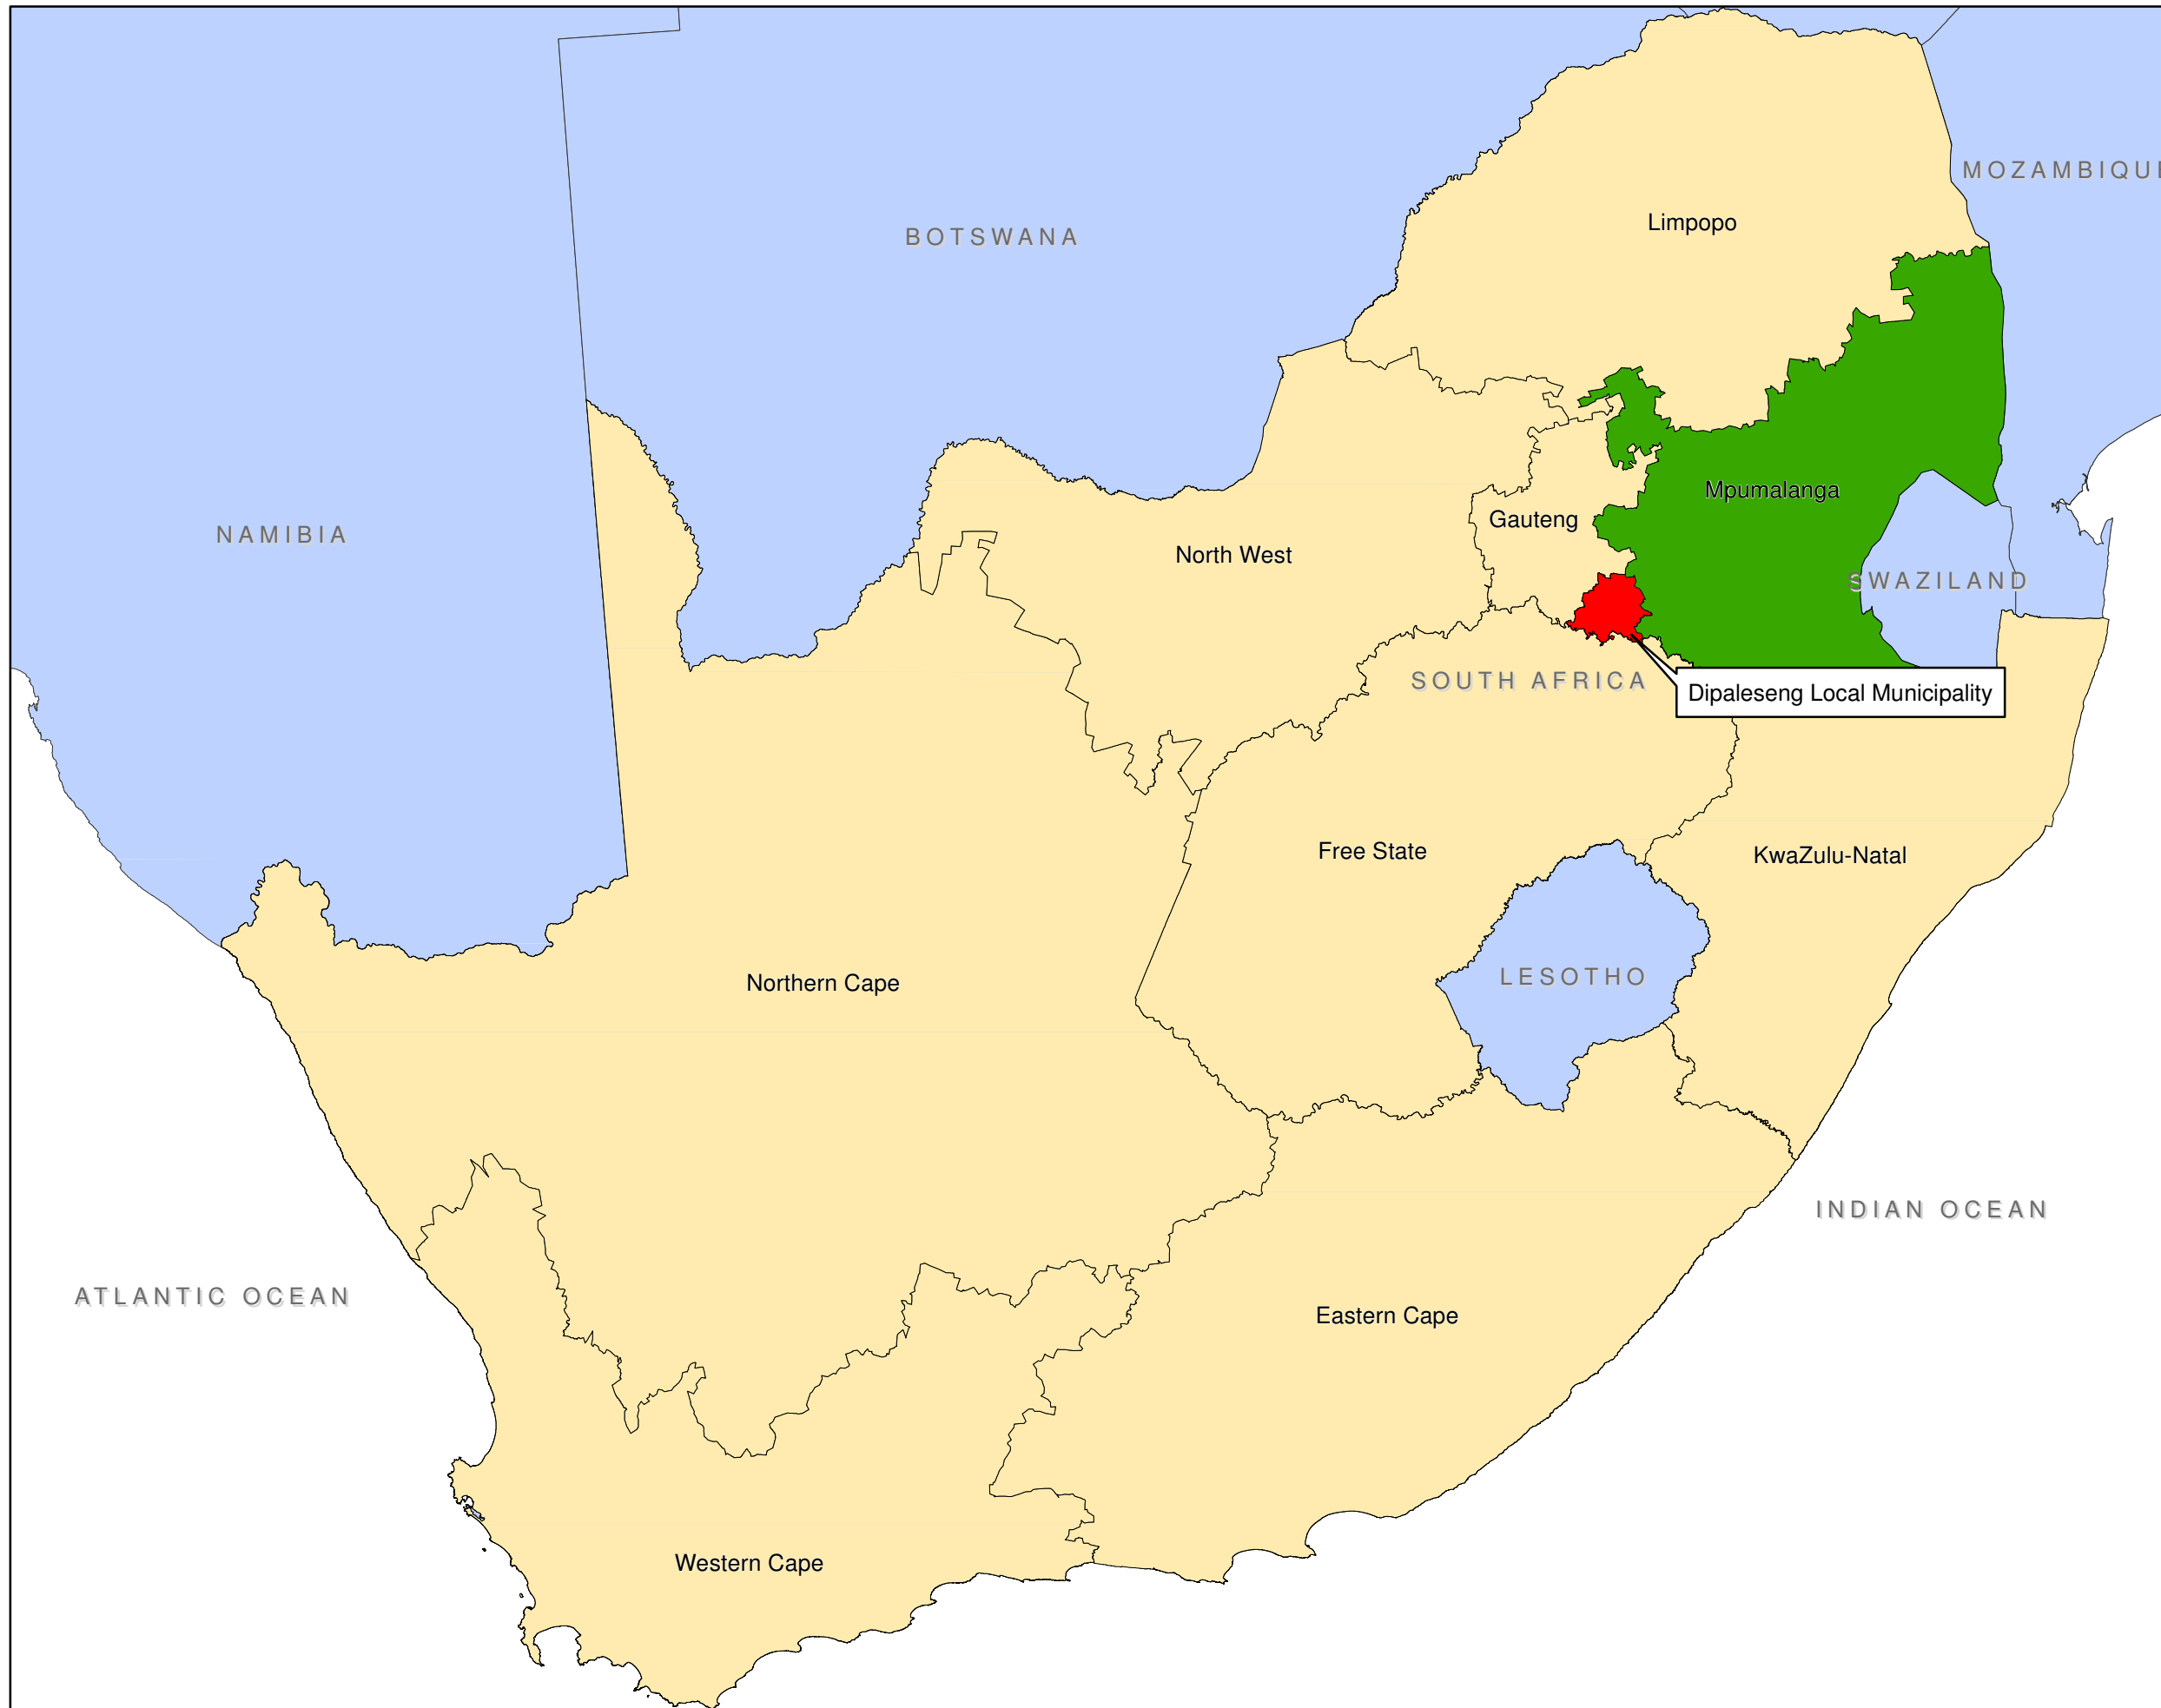

PLAN 1: NATIONAL CONTEXT

PHASE 1 MAPS: DIPALESENG LOCAL MUNICIPALITY

1:5 650 000

Legend

-  Dipaleseng Local Municipality
-  Mpumalanga
-  Provinces
-  Countries

Data source:
Boundaries: Municipal Demarcation Board