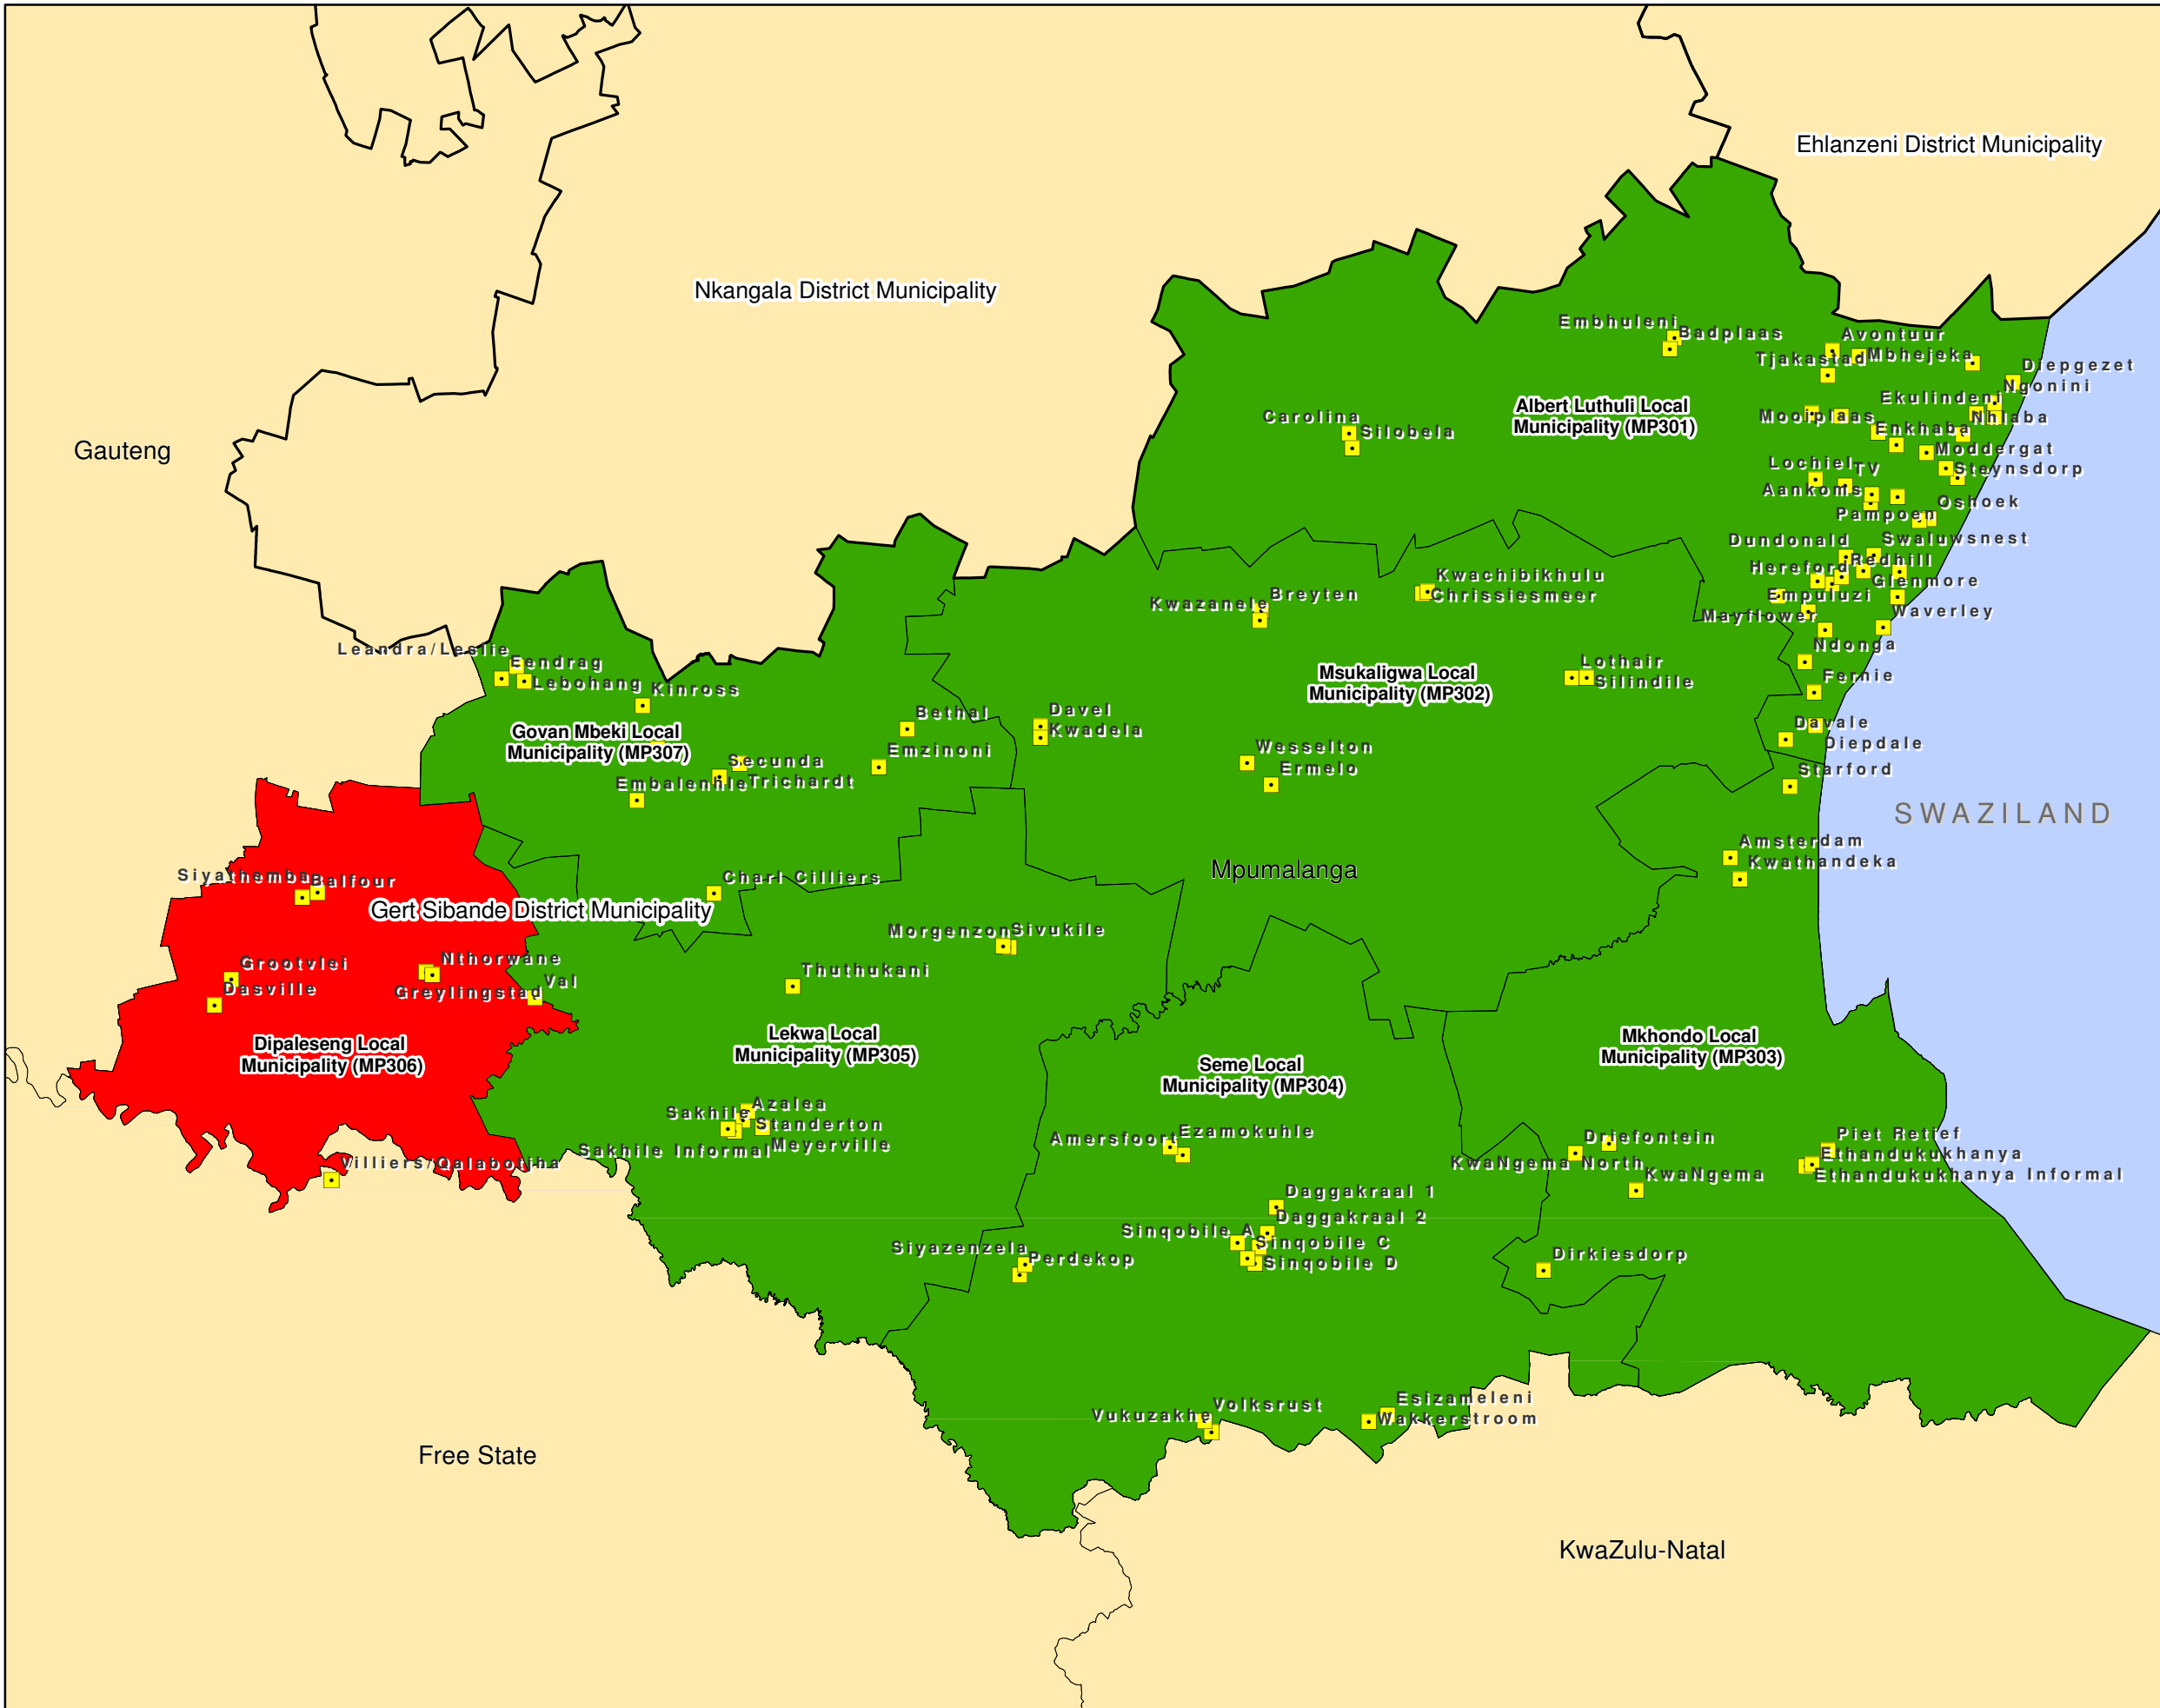

# PLAN 3: DISTRICT CONTEXT

## PHASE 1 MAPS: DIPALESENG LOCAL MUNICIPALITY

1:950 000

### Legend

- Dipaleseng Local Municipality
- Mpumalanga District Municipalities
- Mpumalanga
- Provinces
- Countries

Data source: Municipal Demarcation Board  
Boundaries: Municipal Demarcation Board